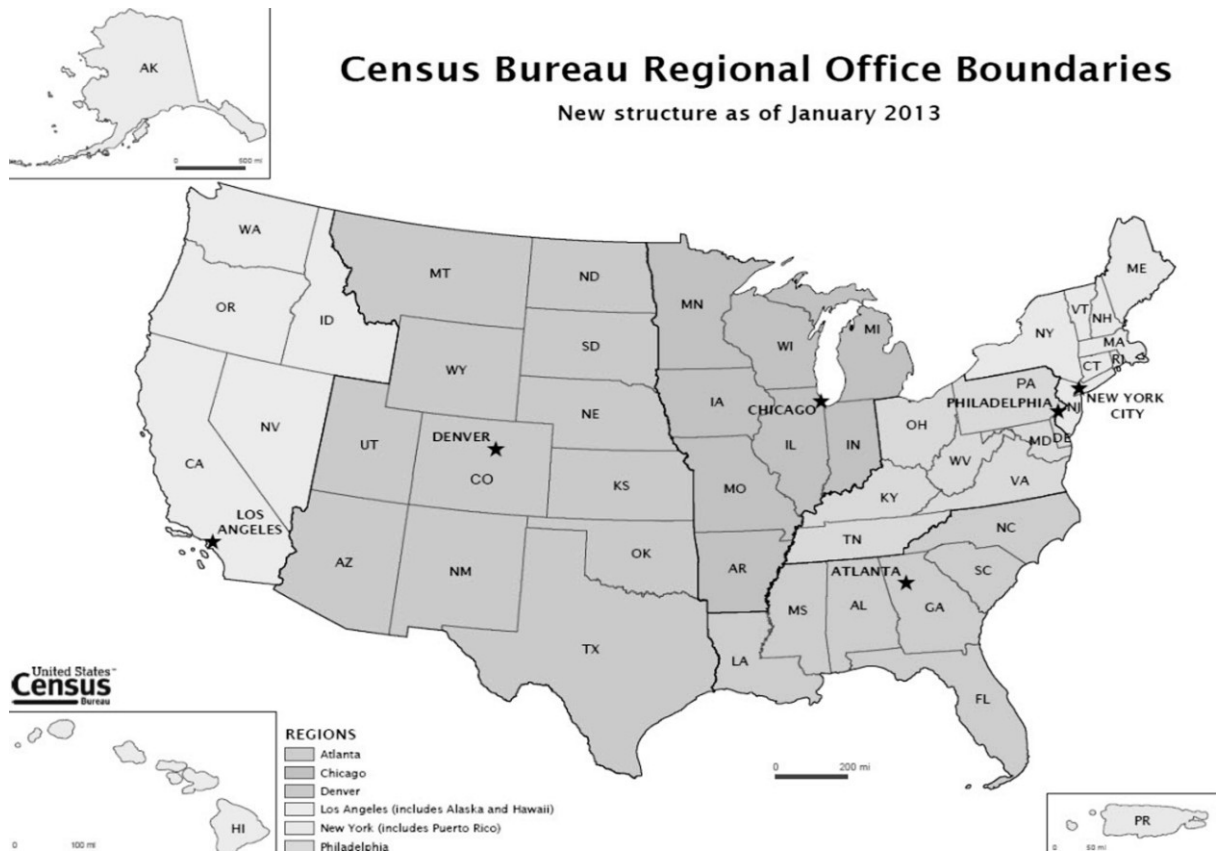

United States of America