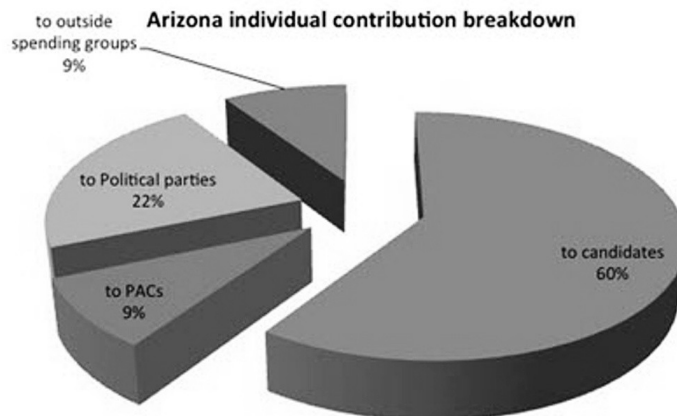

Saturation Advertising

Colorado, State of	Code	Count	Colorado, State of	Code	Count
Hooper	4176	205	Walsh	4405	434
Hotchkiss	4177	206	Ward	4406	435
Hot Sulphur Springs	4178	207	Watkins	4407	436
Howard	4179	208	Welby	4408	437
Hudson	4180	209	Weldona	4409	438
Hugo	4181	210	Wellington	4410	439
Idaho Springs	4182	211	Westcliffe	4411	440
Idalia	4183	212	Westcreek	4412	441
Idledale	4184	213	Westminster	4413	442
Ignacio	4185	214	Weston	4414	443
Iliff	4186	215	West Pleasant View	4415	444
Indian Hills	4187	216	Wheat Ridge	4416	445
Inverness	4188	217	Wiggins	4417	446
Jackson Lake	4189	218	Wiley	4418	447
James	4190	219	Williamsburg	4419	448
Jansen	4191	220	Windsor	4420	449
Joes	4192	221	Winter Park	4421	450
Johnson Village	4193	222	Wolcott	4422	451
Johns	4194	223	Woodland Park	4423	452
Julesburg	4195	224	Woodmoor	4424	453
Keenesburg	4196	225	Woody Creek	4425	454
Ken Caryl	4197	226	Wray	4426	455
Kersey	4198	227	Yampa	4427	456
Keystone	4199	228	Yuma	4428	457
Kim	4200	229